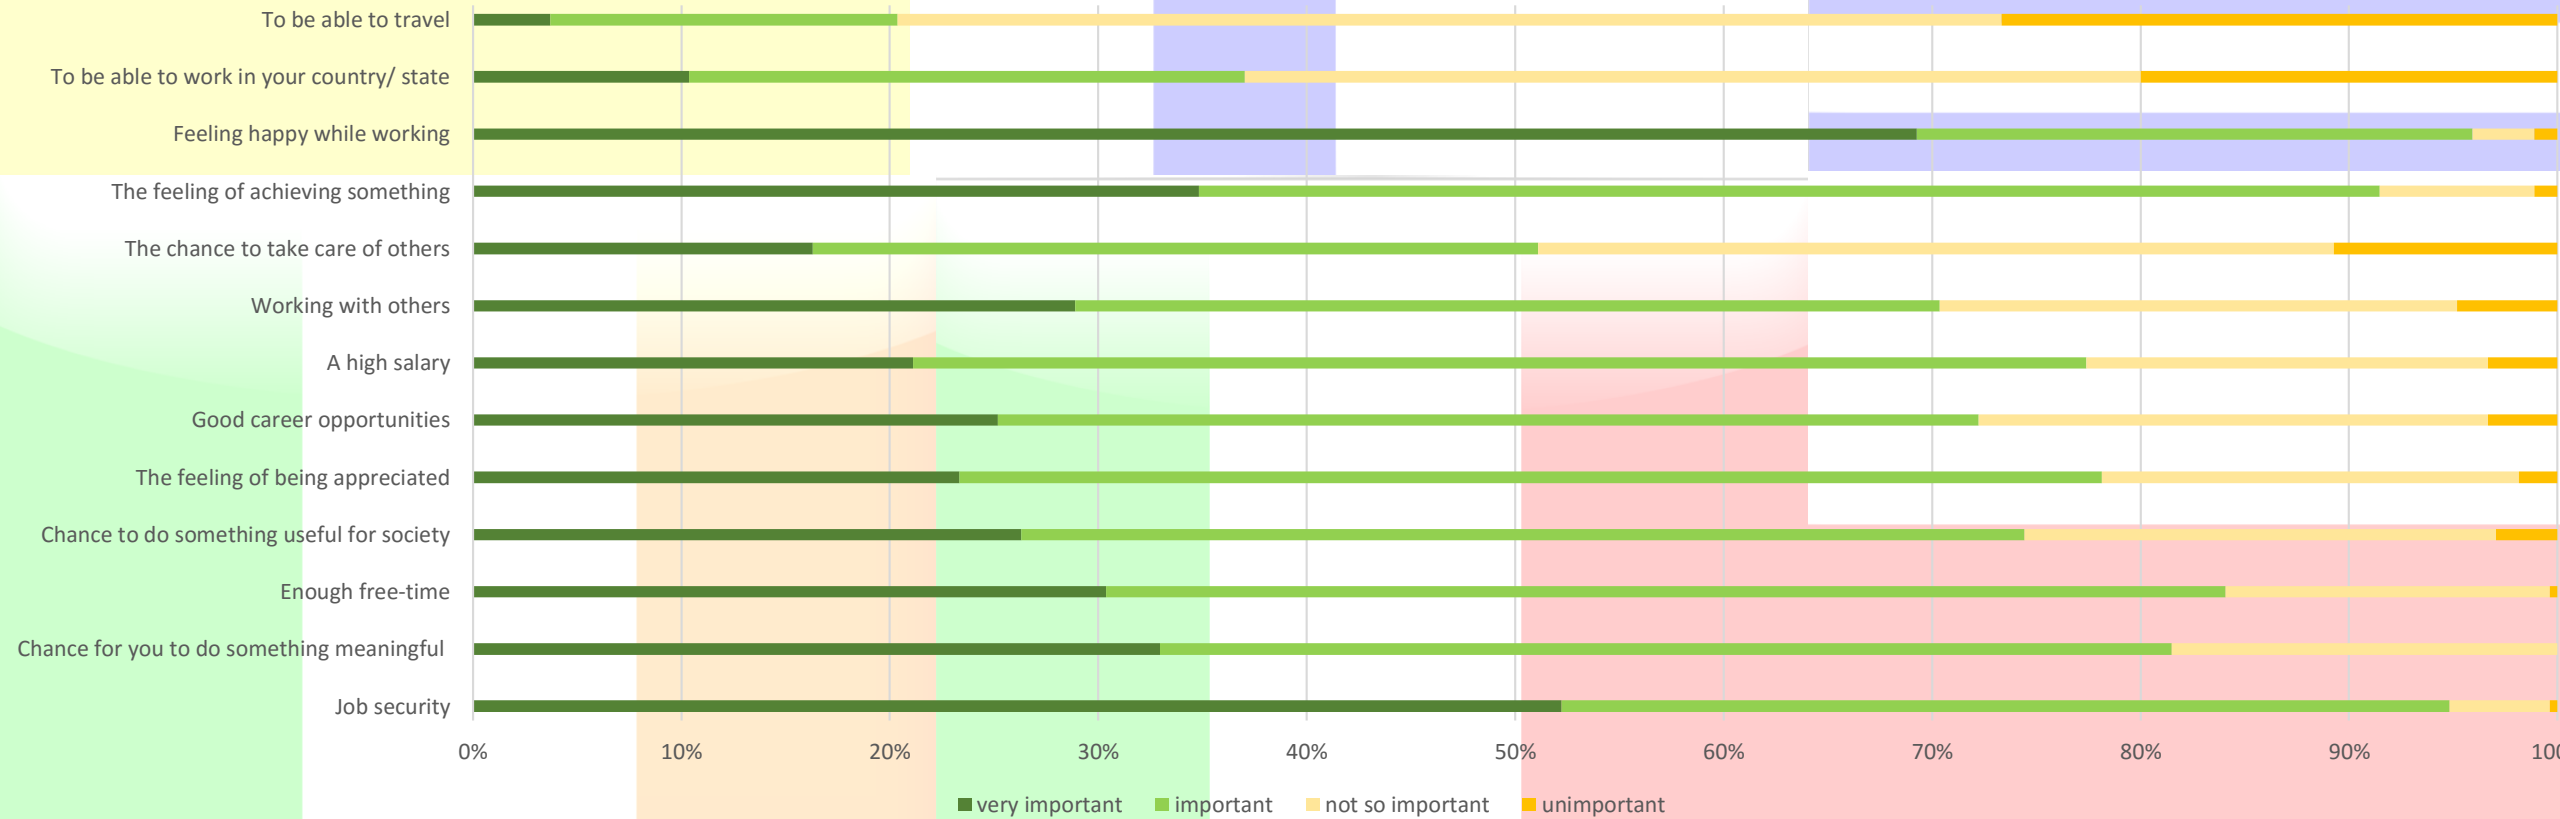

Career orientation in Europe

Ranking
Which of these are important for you in working life?
Germany