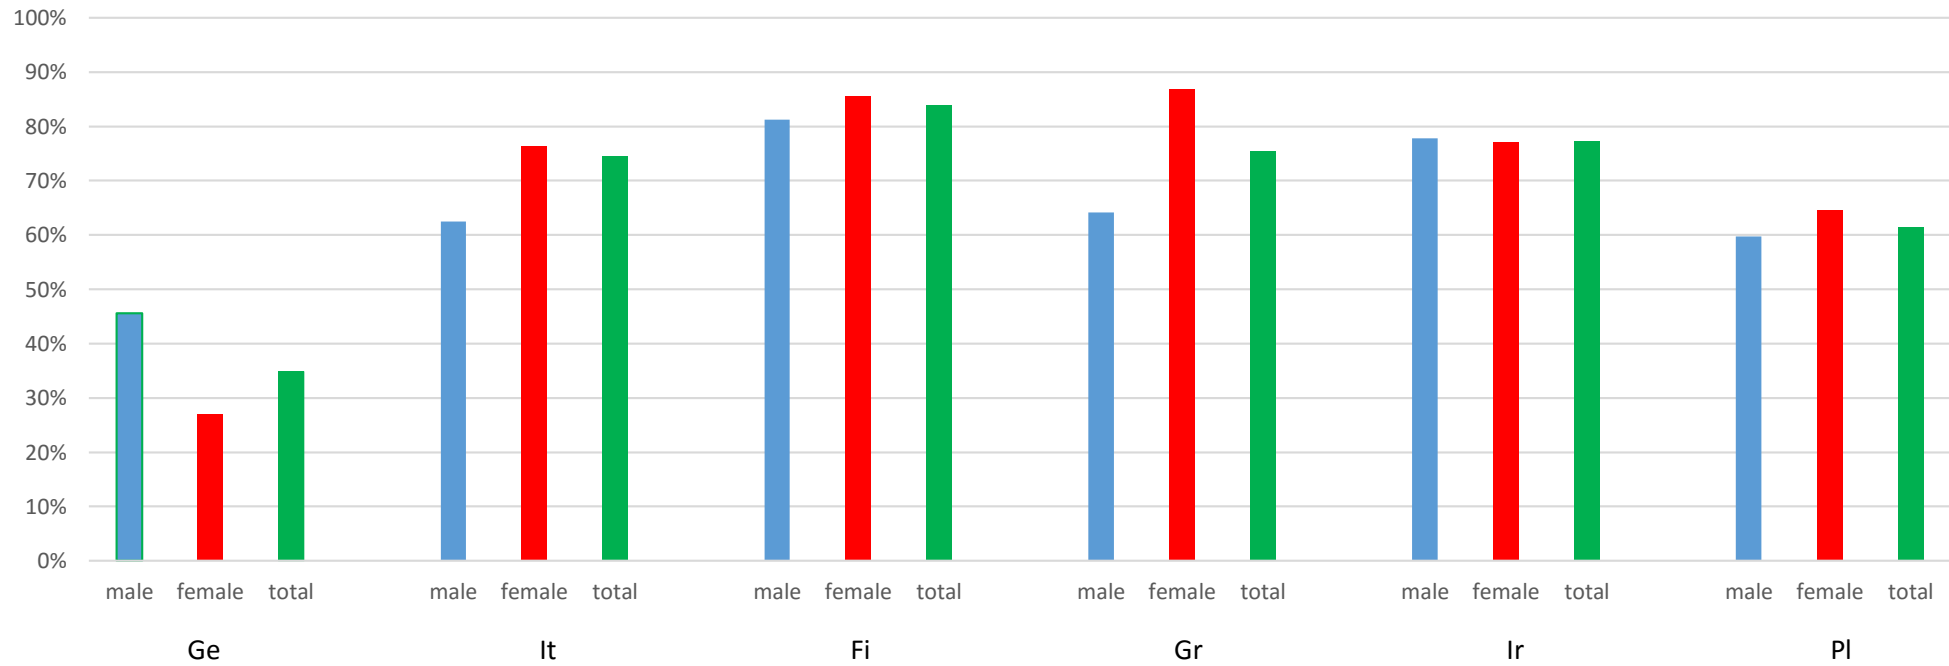

Career orientation in Europe

3. What are your plans directly after school?
University (own country)