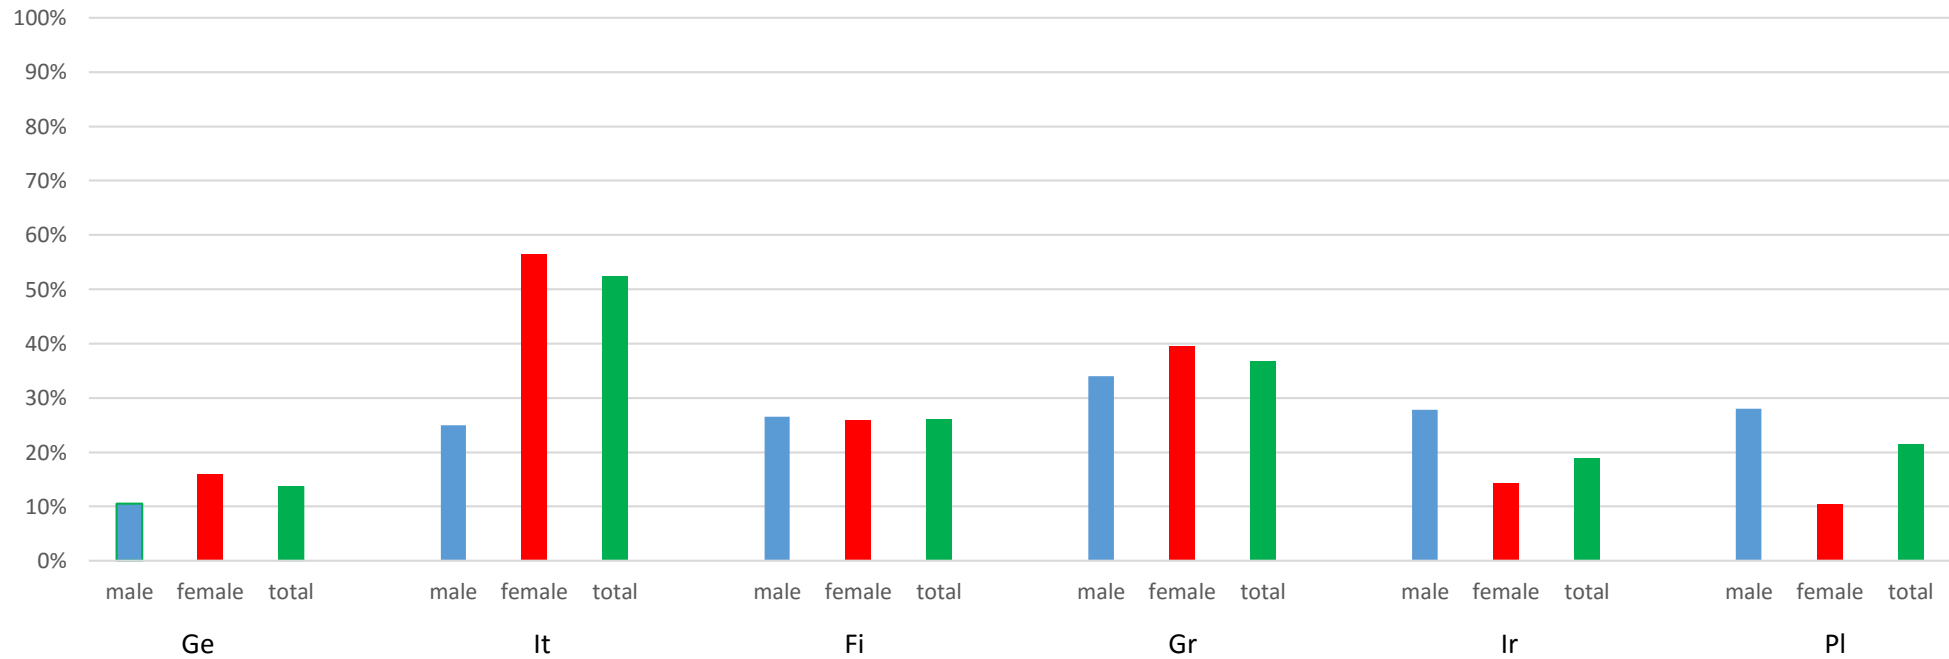

Career orientation in Europe

3. What are your plans directly after school?
University (abroad)