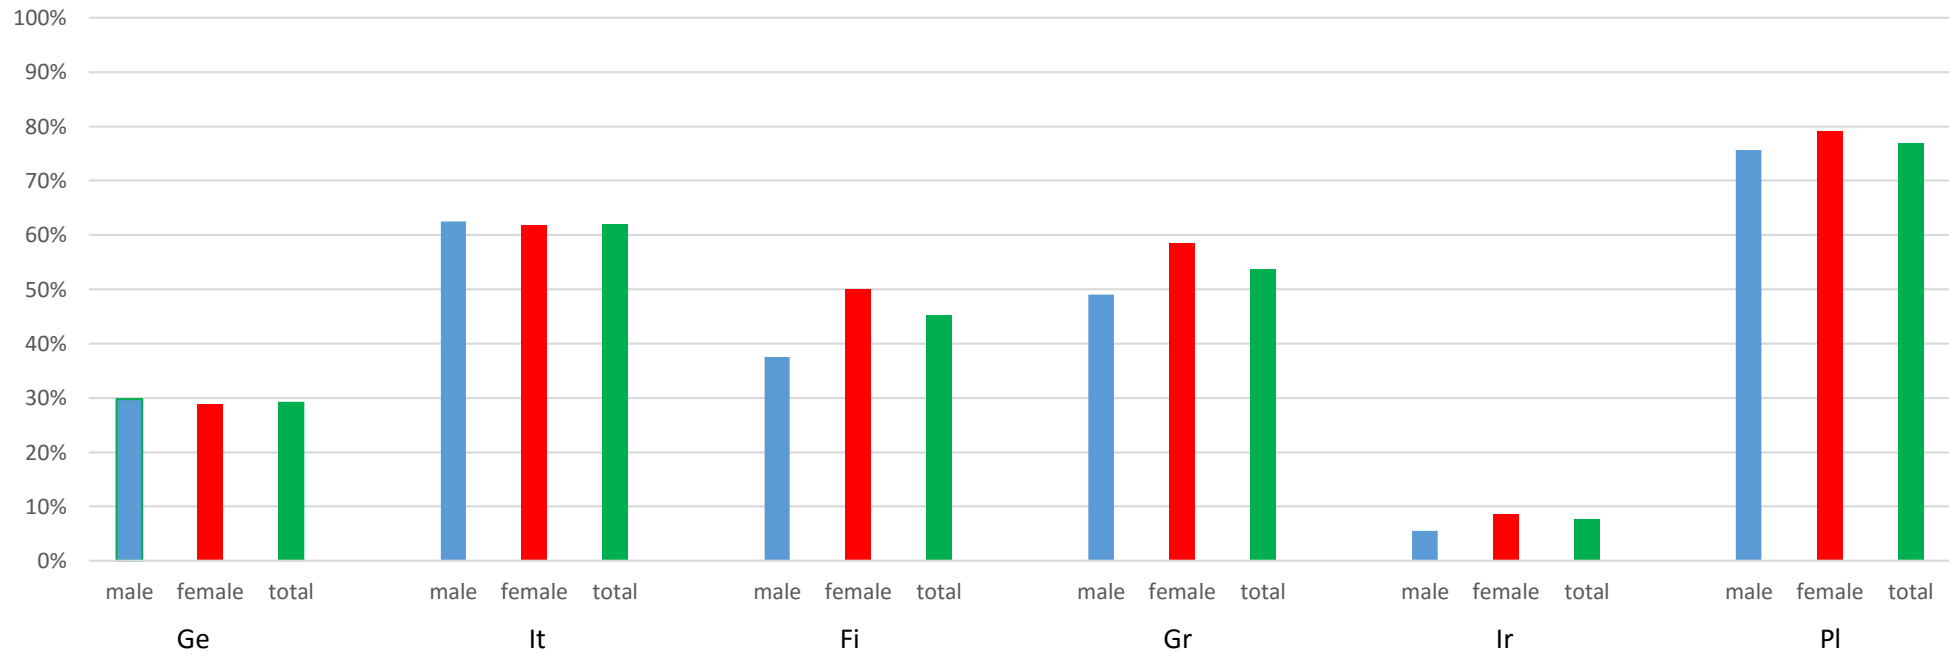

Career orientation in Europe

	Germany	Italy	Finland	Greece	Ireland	Poland	
School							
Age	16-18	15-18	15-18	16-18	15-18	16-18	
Gender male	114	8	64	53	18	82	339
Gender female	156	55	104	53	35	48	451

Career orientation in Europe

3. What are your plans directly after school?
Work